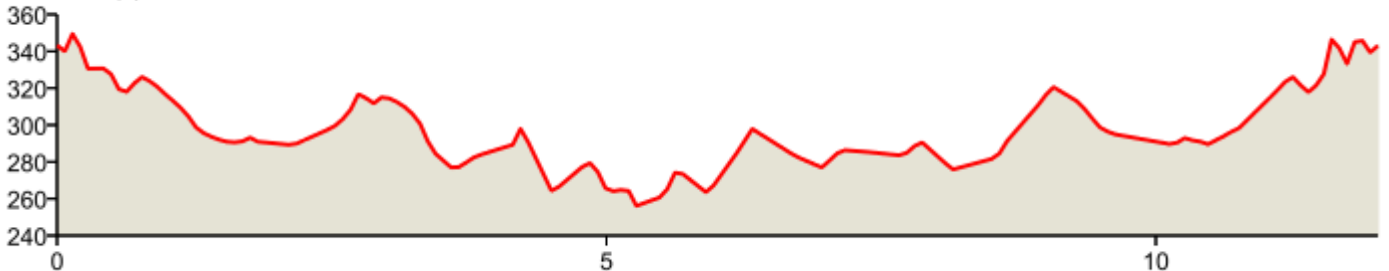

MIM Sprint Bike  
Distance: 12.02 mi  
Elevation: 213.98 ft (Max: 351.57 ft)

mapmyrun

ELEVATION (ft)

Miles

Copyright (c) 2016 MapMyFitness Inc.

 This segment has no directions.	0 mi (+0.08 mi)
 Head southeast	0.08 mi (+0.01 mi)
 Head northwest	0.08 mi (+0.04 mi)
 Head northwest	0.12 mi (+0.05 mi)
 Head south	0.17 mi (+0.05 mi)
 Head south	0.22 mi (+0.01 mi)
 Turn left onto Kerrville Rosemark Rd Destination will be on the right	0.23 mi (+0.23 mi)
 Head east on Kerrville Rosemark Rd toward Center College Rd	0.46 mi (+0.16 mi)
 Turn right onto Center College Rd	0.62 mi (+0.04 mi)
 Head south on Center College Rd toward Gunn Rd	0.67 mi (+0.1 mi)
 Head south on Center College Rd toward Gunn Rd	0.76 mi (+0.11 mi)
 Head south on Center College Rd toward Gunn Rd Destination will be on the left	0.88 mi (+0.11 mi)
 Head south on Center College Rd toward Aycock Rd	0.99 mi (+0.11 mi)
 Head south on Center College Rd toward Aycock Rd	1.11 mi (+0.11 mi)
 Head south on Center College Rd toward Aycock Rd Destination will be on the left	1.22 mi (+0.12 mi)
 Head south on Center College Rd toward Bethuel Rd	1.34 mi (+0.11 mi)
 Head south on Center College Rd toward Bethuel Rd	1.45 mi (+0.11 mi)
 Head south on Center College Rd toward Bethuel Rd	1.56 mi (+0.11 mi)
 Head south on Center College Rd toward Bethuel Rd	1.67 mi (+0.47 mi)
 Head west on Center College Rd toward Bethuel Rd	2.15 mi (+0.38 mi)
 Turn left onto Bethuel Rd	2.52 mi (+0.01 mi)
 Head south on Bethuel Rd toward Patrol Rd	2.54 mi (+0.11 mi)