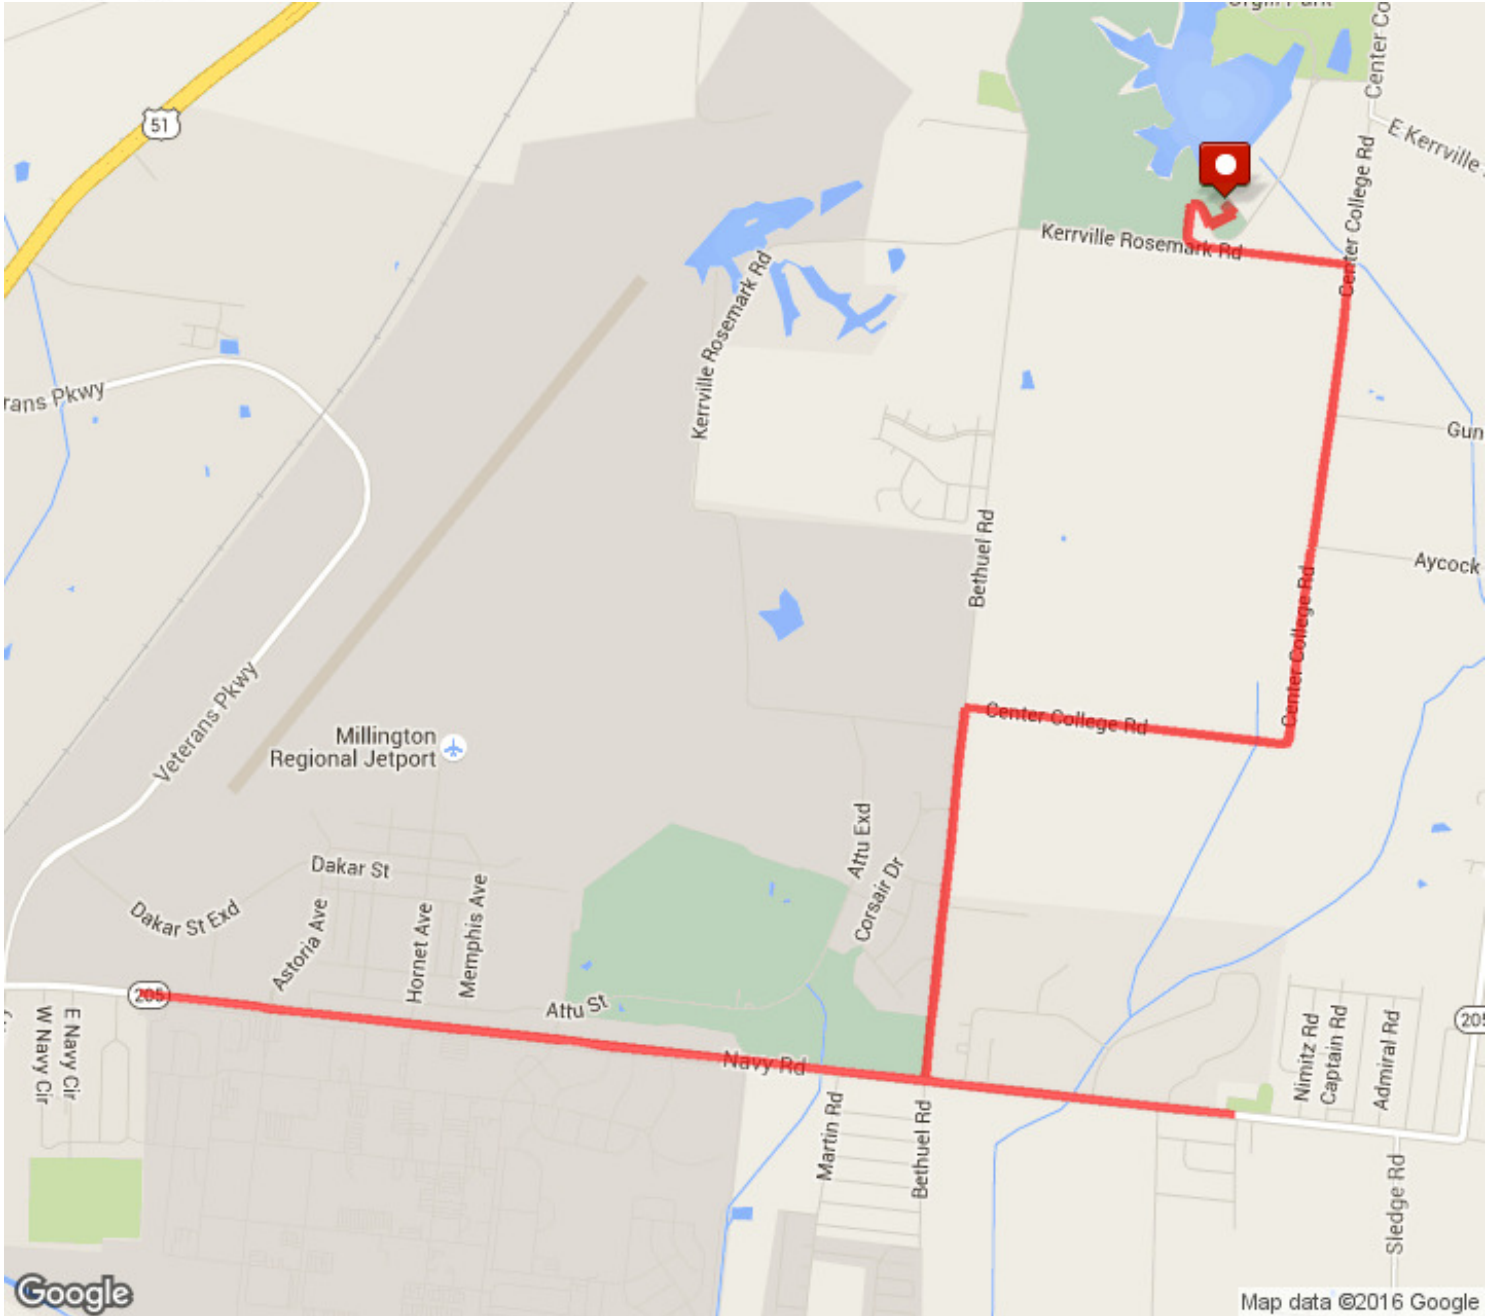

MIM Sprint Bike  
Distance: 12.02 mi  
Elevation: 213.98 ft (Max: 351.57 ft)

mapmyrun

ELEVATION (ft)

Miles

Copyright (c) 2016 MapMyFitness Inc.

 This segment has no directions.	0 mi (+0.08 mi)
 Head southeast	0.08 mi (+0.01 mi)
 Head northwest	0.08 mi (+0.04 mi)
 Head northwest	0.12 mi (+0.05 mi)
 Head south	0.17 mi (+0.05 mi)
 Head south	0.22 mi (+0.01 mi)
 Turn left onto Kerrville Rosemark Rd Destination will be on the right	0.23 mi (+0.23 mi)
 Head east on Kerrville Rosemark Rd toward Center College Rd	0.46 mi (+0.16 mi)
 Turn right onto Center College Rd	0.62 mi (+0.04 mi)
 Head south on Center College Rd toward Gunn Rd	0.67 mi (+0.1 mi)
 Head south on Center College Rd toward Gunn Rd	0.76 mi (+0.11 mi)
 Head south on Center College Rd toward Gunn Rd Destination will be on the left	0.88 mi (+0.11 mi)
 Head south on Center College Rd toward Aycock Rd	0.99 mi (+0.11 mi)
 Head south on Center College Rd toward Aycock Rd	1.11 mi (+0.11 mi)
 Head south on Center College Rd toward Aycock Rd Destination will be on the left	1.22 mi (+0.12 mi)
 Head south on Center College Rd toward Bethuel Rd	1.34 mi (+0.11 mi)
 Head south on Center College Rd toward Bethuel Rd	1.45 mi (+0.11 mi)
 Head south on Center College Rd toward Bethuel Rd	1.56 mi (+0.11 mi)
 Head south on Center College Rd toward Bethuel Rd	1.67 mi (+0.47 mi)
 Head west on Center College Rd toward Bethuel Rd	2.15 mi (+0.38 mi)
 Turn left onto Bethuel Rd	2.52 mi (+0.01 mi)
 Head south on Bethuel Rd toward Patrol Rd	2.54 mi (+0.11 mi)