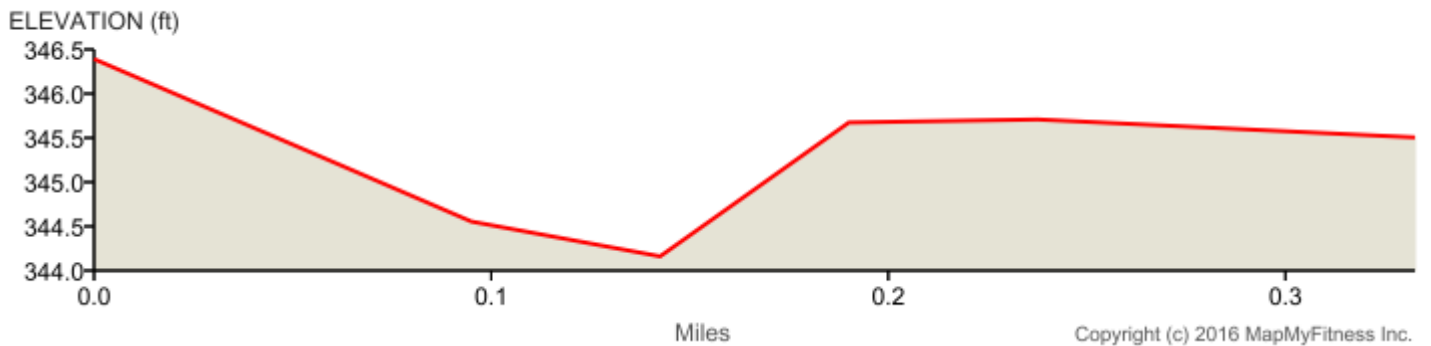

MIM Sprint Swim
Distance: 0.33 mi
Elevation: 0.2 ft (Max: 346.39 ft)

mapmyrun

 This segment has no directions. 0 mi (+0.33 mi)

 Destination 0.33 mi (+0 mi)

MapMyRun • <http://mapmyrun.com/routes/view/951371099>