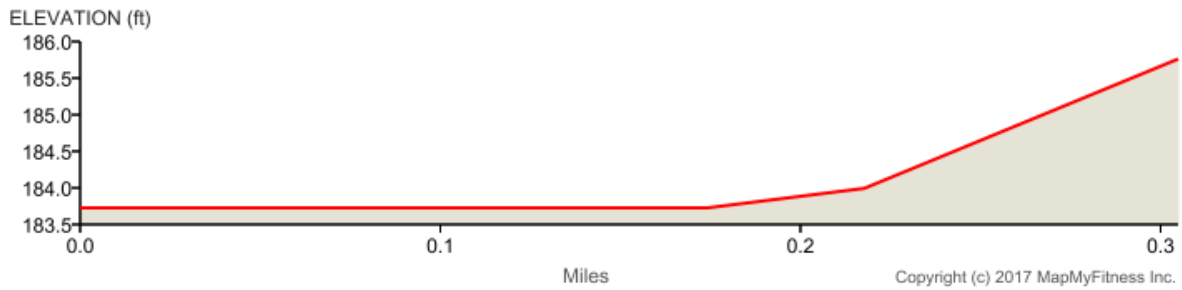

Horse Shoe 1/3 Mile Swim

Distance: 0.30 mi
Elevation Gain: 1 ft
Elevation Max: 186 ft

Notes

0.00 mi Direct/offroad route segment

0.00 mi	Direct/offroad route segment
0.00 mi	Direct/offroad route segment
0.00 mi	Direct/offroad route segment
0.00 mi	Destination