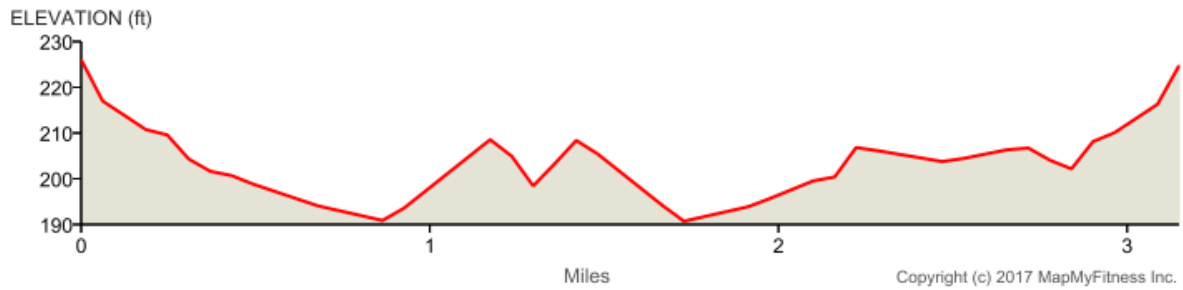

### Horse Shoe 3 Mile Run

Distance: 3.15 mi  
Elevation Gain: 40 ft  
Elevation Max: 226 ft

#### Notes

0.00 mi Head east on Bream Rd toward Planting County Rd

<b>1.30 mi</b>	Head west on Bream Rd toward Camp Karefree Rd
<b>2.20 mi</b>	Slight right
<b>2.21 mi</b>	Head north toward AR-147 S
<b>2.48 mi</b>	Head south toward Bream Rd
<b>2.67 mi</b>	Head south toward Bream Rd
<b>2.76 mi</b>	Turn right onto Bream Rd Destination will be on the right
<b>2.92 mi</b>	Head west on Bream Rd Destination will be on the left
<b>3.15 mi</b>	Destination