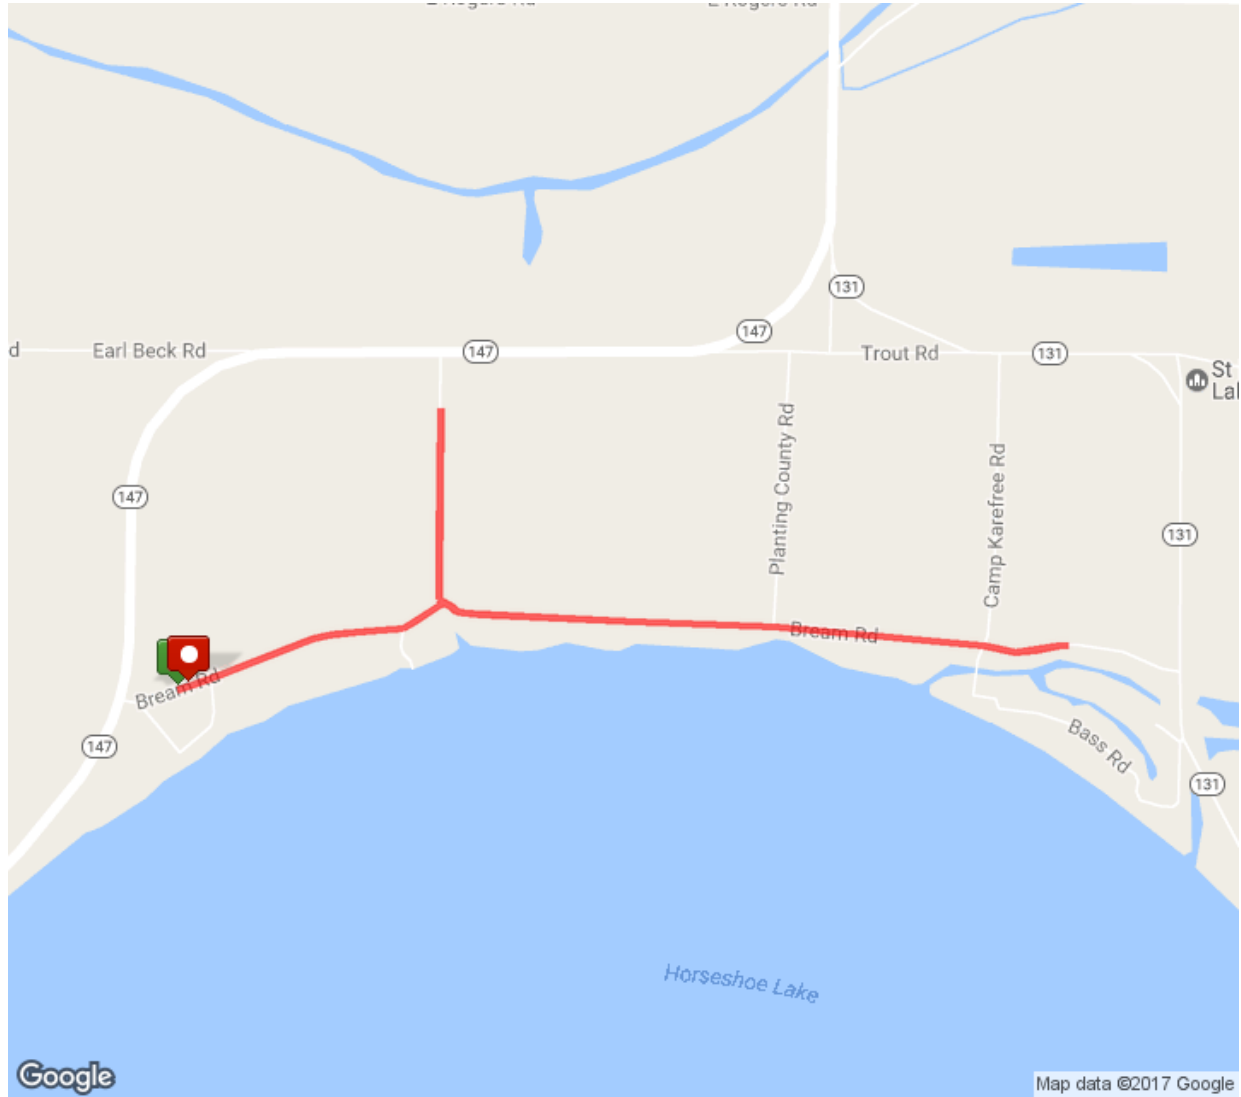

### Horse Shoe 3 Mile Run

Distance: 3.15 mi  
Elevation Gain: 40 ft  
Elevation Max: 226 ft

#### Notes

0.00 mi Head east on Bream Rd toward Planting County Rd

<b>1.30 mi</b>	Head west on Bream Rd toward Camp Karefree Rd
<b>2.20 mi</b>	Slight right
<b>2.21 mi</b>	Head north toward AR-147 S
<b>2.48 mi</b>	Head south toward Bream Rd
<b>2.67 mi</b>	Head south toward Bream Rd
<b>2.76 mi</b>	Turn right onto Bream Rd Destination will be on the right
<b>2.92 mi</b>	Head west on Bream Rd Destination will be on the left
<b>3.15 mi</b>	Destination