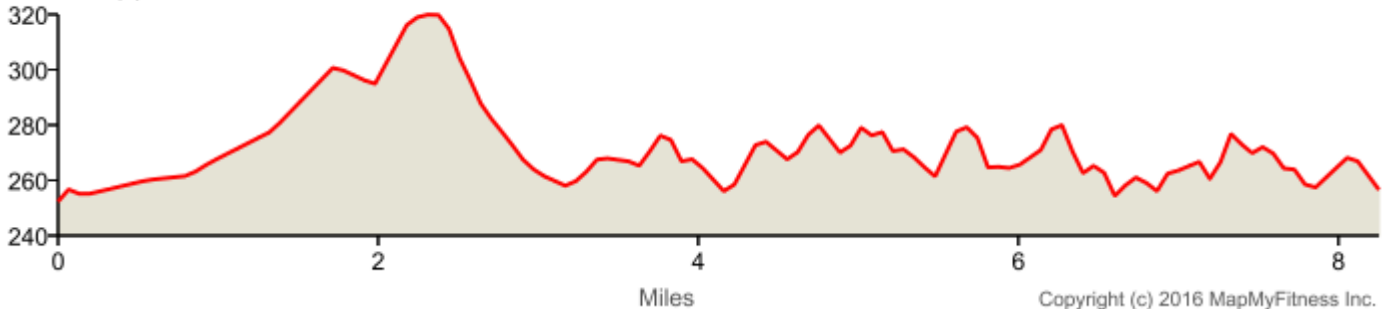

Annie Oakley Bike
Distance: 8.25 mi
Elevation: 154.9 ft (Max: 322.11 ft)

mapmyrun

ELEVATION (ft)

Copyright (c) 2016 MapMyFitness Inc.

	Head north toward Walnut Grove Rd	0 mi (+0.06 mi)
	Turn right onto Walnut Grove Rd Destination will be on the right	0.06 mi (+0.09 mi)
	Head east on Walnut Grove Rd Destination will be on the right	0.15 mi (+0.41 mi)
	Head east on Walnut Grove Rd	0.56 mi (+0.39 mi)
	Head east on Walnut Grove Rd	0.95 mi (+0.39 mi)
	Head east on Walnut Grove Rd	1.34 mi (+0.39 mi)
	Head east on Walnut Grove Rd toward Farm Rd	1.73 mi (+0.5 mi)
	This segment has no directions.	2.22 mi (+0.29 mi)
	Head south on S Germantown Pkwy toward Centerview Pkwy	2.51 mi (+0.14 mi)
	Head south on S Germantown Pkwy toward Centerview Pkwy	2.66 mi (+0.16 mi)
	Head south on S Germantown Pkwy toward Smythe Farm Rd Destination will be on the right	2.81 mi (+0.19 mi)
	Head south on S Germantown Pkwy toward S Walnut Bend Rd	3 mi (+0.19 mi)
	Turn left onto S Walnut Bend Rd Destination will be on the left	3.19 mi (+0 mi)
	Head west on S Walnut Bend Rd toward S Germantown Pkwy	3.19 mi (+0 mi)
	Turn left onto S Germantown Pkwy	3.19 mi (+0.19 mi)
	Head south on S Germantown Pkwy toward Lowe's Dr	3.38 mi (+0.09 mi)
	Continue onto S Germantown Rd	3.47 mi (+0.09 mi)
	Head south on S Germantown Rd toward Wolf Trail Cove Destination will be on the right	3.56 mi (+0.18 mi)
	Head south on S Germantown Rd	3.74 mi (+0.01 mi)
	Turn right onto Wolf River Blvd Destination will be on the left	3.75 mi (+0.28 mi)
	Head west on Wolf River Blvd toward Germantown Greenway Destination will be on the right	4.04 mi (+0.7 mi)
	Head west on Wolf River Blvd toward Mont Blanc Pl	4.74 mi (+0.72 mi)