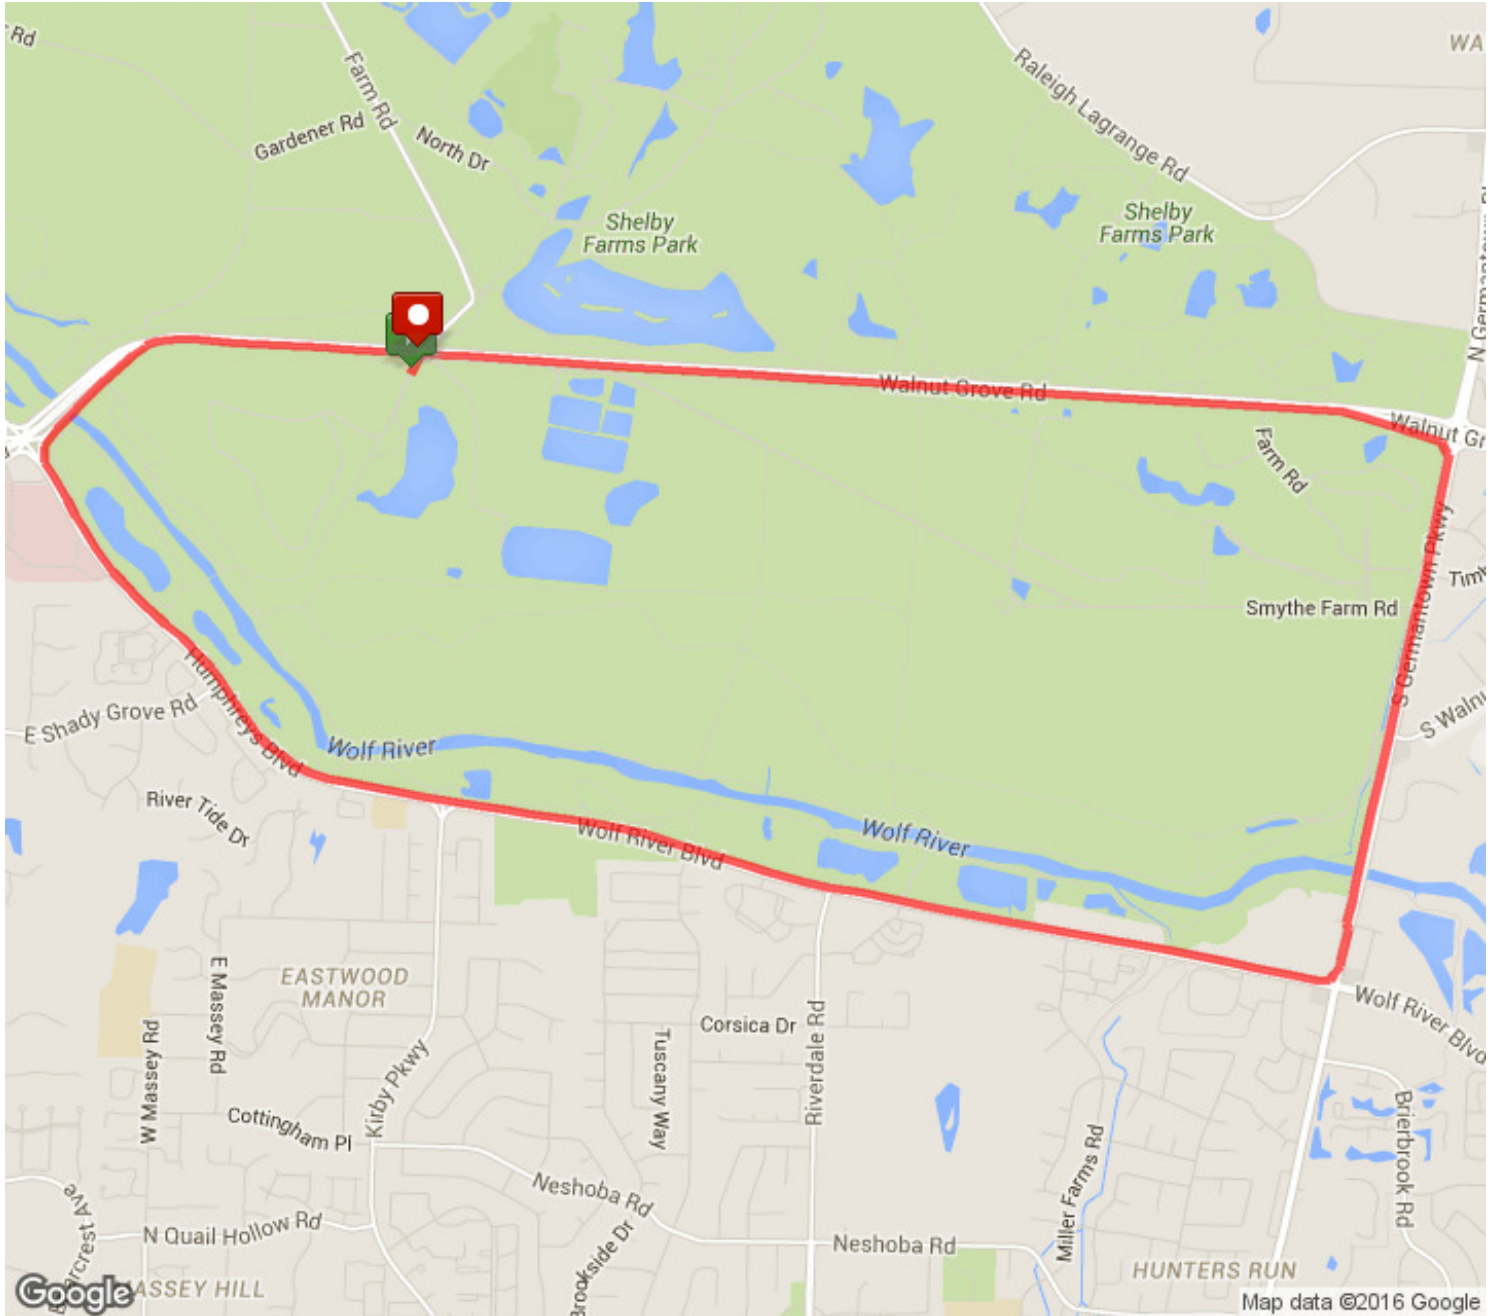

Annie Oakley Bike
Distance: 8.25 mi
Elevation: 154.9 ft (Max: 322.11 ft)

mapmyrun

ELEVATION (ft)