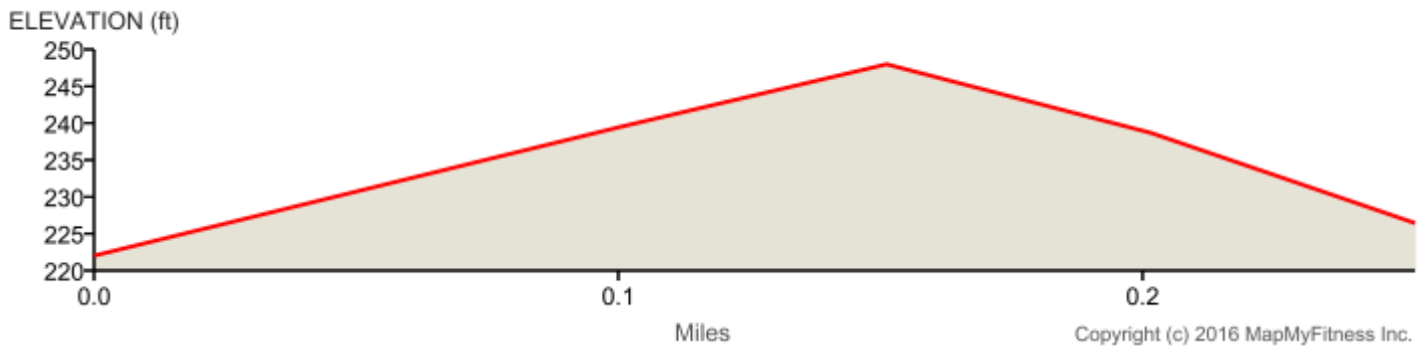

Annie Oakley 1/4 Mile Swim
Distance: 0.25 mi
Elevation: 17.91 ft (Max: 249.18 ft)

mapmyrun

 This segment has no directions. 0 mi (+0.25 mi)

 Destination 0.25 mi (+0 mi)

MapMyRun • <http://mapmyrun.com/routes/view/1015414211>